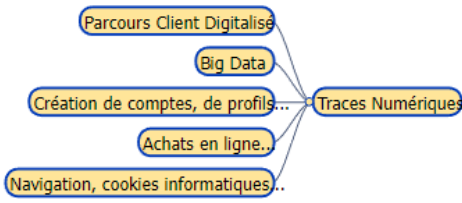

Les transformations numériques : de nouvelles responsabilités pour les organisations ?

REGLEMENTATION GENERALE SUR LA PROTECTION DES DONNEES