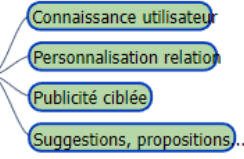

DONNEES STRATEGIQUES